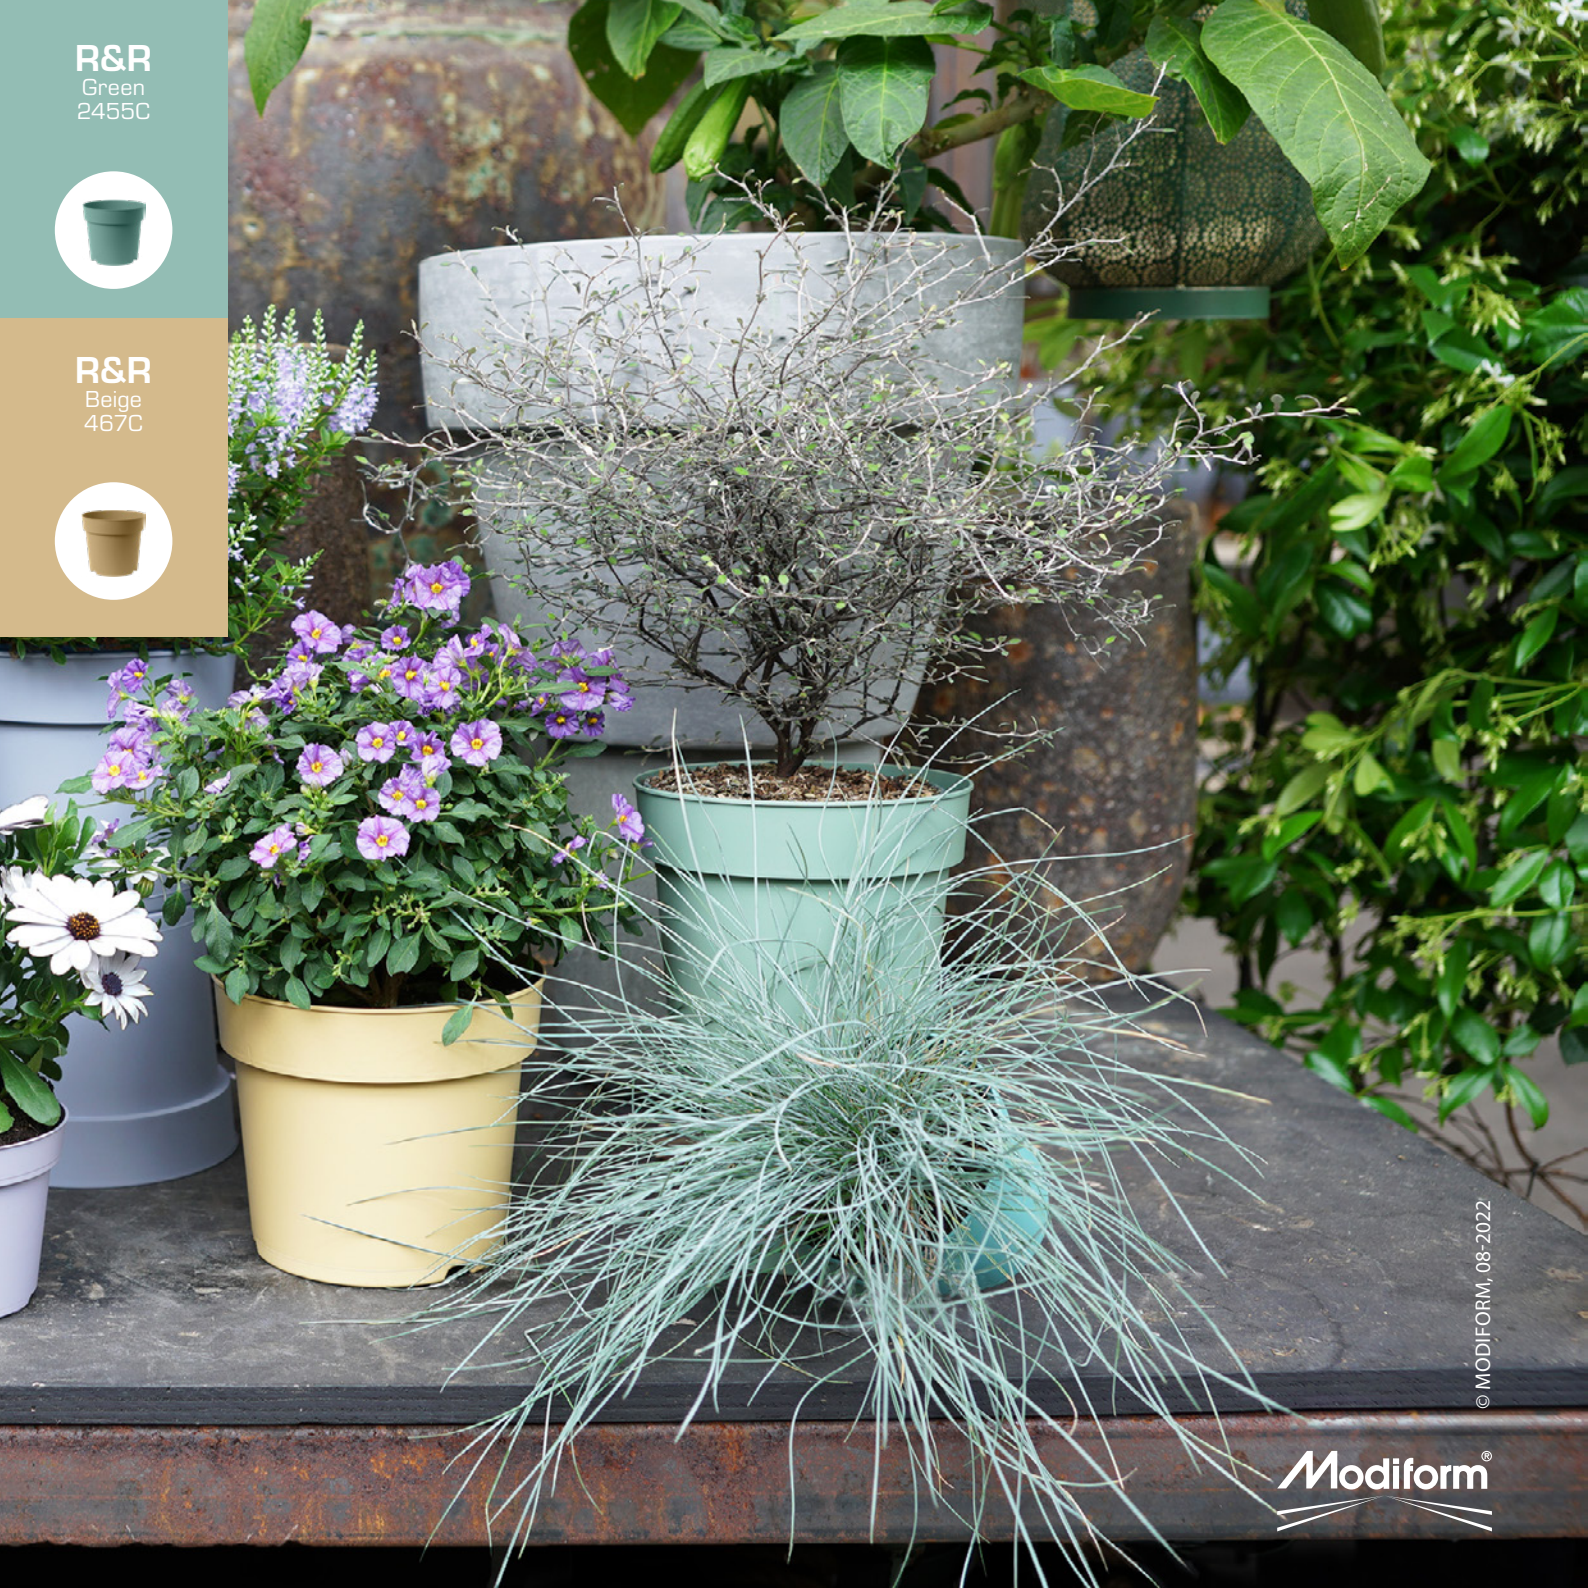

R&R
Green
2455C

R&R
Beige
467C

© MODIFORM, 08-2022.

Modiform®